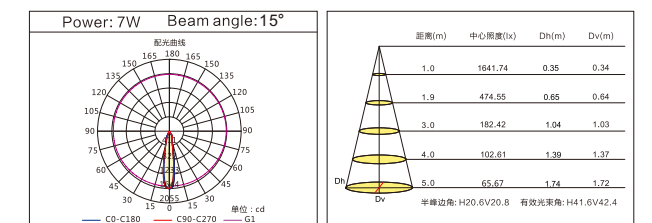

Product Size