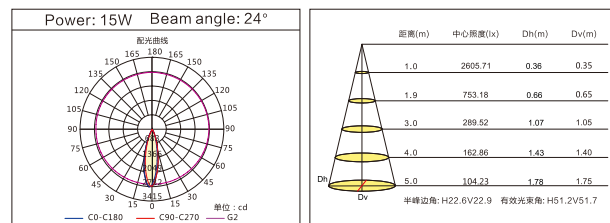

Light distribution curve