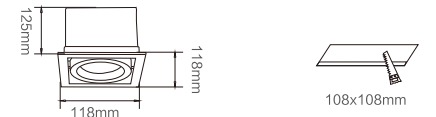

MODEL: LC-GT0201-7/15/25 (祥龙系列) Product Size

光源类型/ Light Source: COB
功率/Power: 25Wx1
输入电压/Input Voltage: 180~240V
色温/CCT: 3000K/4000K/6000K
显色指数/CRI: Ra≥90
光束角/Beam Angle: 24°
材质/Material: 纯铝/Pure Aluminum
颜色选择/Color: 哑白/White
包装数量/Qty/Ctn: 12 pcs

7Wx1