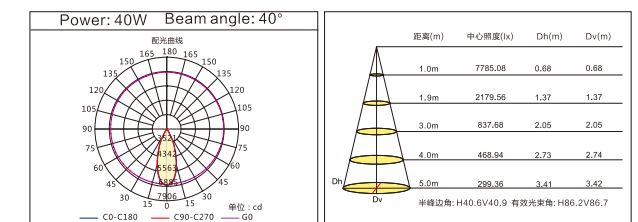

Product Size