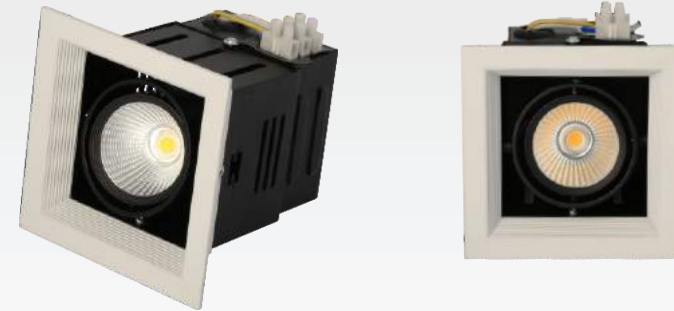

Application places:

Department stores, hotels, exhibition halls, high-end clothing stores, jewelry chains, boutiques and other lighting applications.