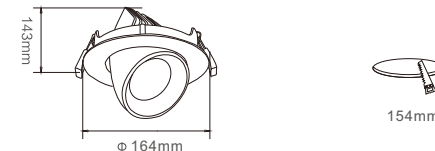

Product Size