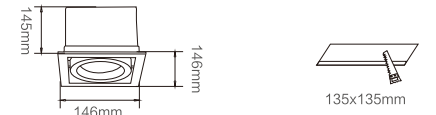

产品特性：

- 1、散热器采用纯铝冷锻压铸而成，有效散热，增长使用寿命；
- 2、产品规格齐全，双环调节，照射方向可做方向调整；
- 3、搭配黑色台阶式防眩圈，提高产品防眩值，有效降低眼睛疲劳度；
- 4、集成COB光源，显色指数Ra≥90，光色饱和，有效抑制蓝光伤害；
- 5、恒流无频闪驱动电源，光线无频闪，有效保护眼睛视力；

适用场所：

商场、酒店、展览厅、高档服装店、珠宝首饰连锁店、精品店等照明应用。

MODEL: LC-GT0103-21/45/75 (祥云系列) Product Size

光源类型/ Light Source: COB
功率/Power: 15Wx3
输入电压/Input Voltage: 180~240V
色温/CCT: 3000K/4000K/6000K
显色指数/CRI: Ra≥90
光束角/Beam Angle: 24°
材质/Material: 纯铝/Pure Aluminum
颜色选择/Color: 哑白/White
包装数量/Qty/Ctn: 12 pcs

7Wx3

15Wx3

25Wx3

Light distribution curve

Product features:

- 1、The radiators are made of pure aluminum cold forging, effective heat dissipation and life span.
- 2、The product specification is complete, the double loop adjustment, the direction of irradiation can be made to make the adjustment;
- 3、Tie-in black terraced anti-dazzle ring, improve the anti-glare value of products, effectively reduce the fatigue of the eyes.
- 4、Integrated COB light source, the color index Ra is greater than 90, the color saturation is saturated, which effectively inhibits the blue ray damage.
- 5、The constant current has no stroboscopic power supply, the light is not flashing, effectively protects the eye vision;

Application places:

Department stores, hotels, exhibition halls, high-end clothing stores, jewelry chains, boutiques and other lighting applications.

MODEL: LC-GT0201-7/15/25 (祥龙系列) Product Size

光源类型/ Light Source: COB
功率/Power: 25Wx1
输入电压/Input Voltage: 180~240V
色温/CCT: 3000K/4000K/6000K
显色指数/CRI: Ra≥90
光束角/Beam Angle: 24°
材质/Material: 纯铝/Pure Aluminum
颜色选择/Color: 哑白/White
包装数量/Qty/Ctn: 12 pcs

7Wx1

15Wx1

25Wx1

Product Size