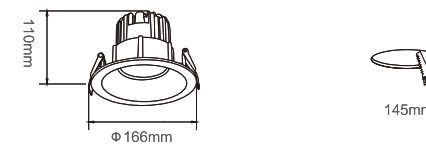

Product Size