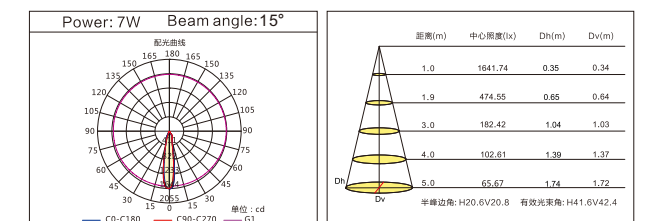

Product Size