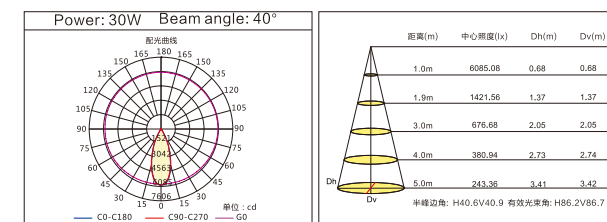

Product Size