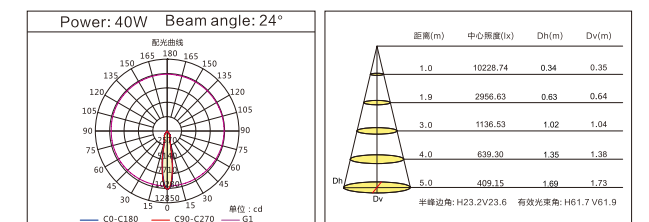

Product Size