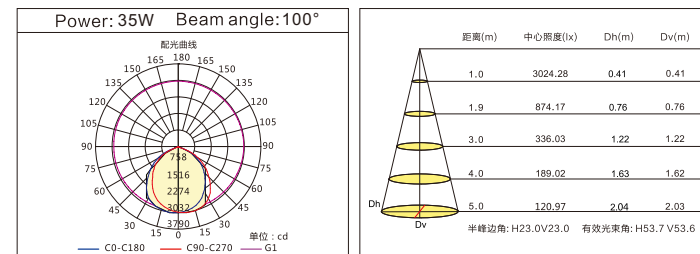

Product Size

Light distribution curve