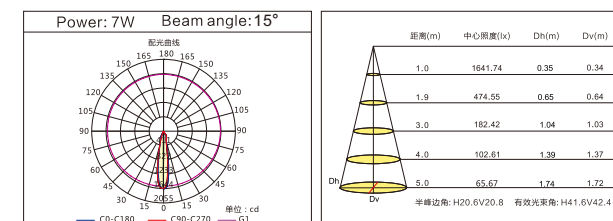

Product Size