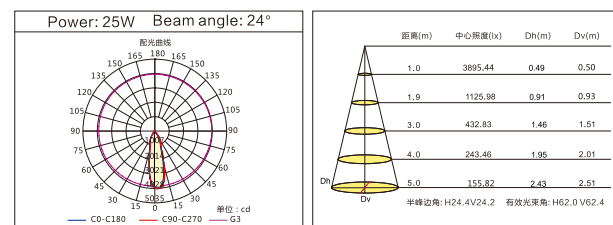

Light distribution curve