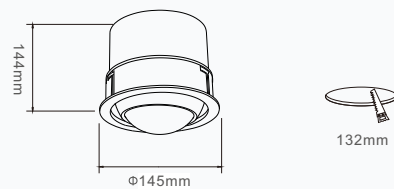

光束角/Beam Angle: 18°/23°/36°/45°

材质/Material: 纯镁/Pure Magnesium

颜色选择/Color: 白/黑(white/black)

包装数量/Qty/Ctn: 6 pcs

Product Size

Product features:

- 1、Adopt the die casting magnesium alloy radiator of lamps and lanterns, heat dissipation performance, high coefficient of thermal conductivity of 418 W/mK;
- 2、Product specification is complete, the level of 355 degrees of adjustment, the vertical Angle of 30 degrees adjustment, precision cast light;
- 3、Imported chip, automatic packaging, color rendering index Ra 90 or higher, real restore color;
- 4、With optical reflector adjustable Angle, improve the accuracy of product light distribution and professionalism;
- 5、No stroboscopic constant current drive power supply, no stroboscopic light, effectively protect your eyes vision;