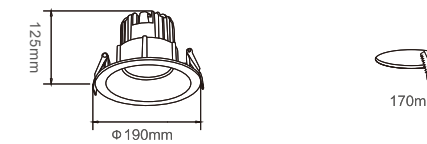

Product Size