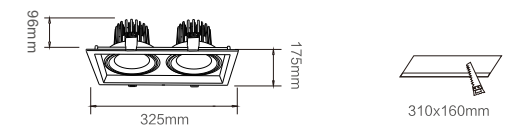

产品特性：

- 1、散热器采用纯铝冷锻压铸而成，有效散热，增长使用寿命；
- 2、产品规格齐全，双环调节，照射方向可做万向调整；
- 3、搭配黑色台阶式防眩圈，提高产品防眩值，有效降低眼睛疲劳度；
- 4、集成COB光源，显色指数Ra≥90，光色饱和，有效抑制蓝光伤害；
- 5、恒流无频闪驱动电源，光线无频闪，有效保护眼睛视力；

适用场所：

商场、酒店、展览厅、高档服装店、珠宝首饰连锁店、精品店等照明应用。

MODEL: LC-GT0101-7/15/25 (祥云系列) Product Size

光源类型/ Light Source: COB
功率/Power: 15Wx1
输入电压/Input Voltage: 180~240V
色温/CCT: 3000K/4000K/6000K
显色指数/CR: Ra≥90
光束角/Beam Angle: 24°
材质/Material: 纯铝/Pure Aluminum
颜色选择/Color: 哑白/White
包装数量/Qty/Ctn: 24 pcs

7Wx1

15Wx1

25Wx1

Light distribution curve

Product features:

- 1、The radiators are made of pure aluminum cold forging, effective heat dissipation and life span.
- 2、The product specification is complete, the double loop adjustment, the direction of irradiation can be made to make the adjustment;
- 3、Tie-in black terraced anti-dazzle ring, improve the anti-glare value of products, effectively reduce the fatigue of the eyes.
- 4、Integrated COB light source, the color index Ra is greater than 90, the color saturation is saturated, which effectively inhibits the blue ray damage.
- 5、The constant current has no stroboscopic power supply, the light is not flashing, effectively protects the eye vision;

Application places:

Department stores, hotels, exhibition halls, high-end clothing stores, jewelry chains, boutiques and other lighting applications.

MODEL: LC-GT0102-14/30/50 (祥云系列) Product Size

光源类型/ Light Source: COB
功率/Power: 15Wx2
输入电压/Input Voltage: 180~240V
色温/CCT: 3000K/4000K/6000K
显色指数/CR: Ra≥90
光束角/Beam Angle: 24°
材质/Material: 纯铝/Pure Aluminum
颜色选择/Color: 哑白/White
包装数量/Qty/Ctn: 24 pcs

7Wx2

15Wx2

25Wx2

Product Size