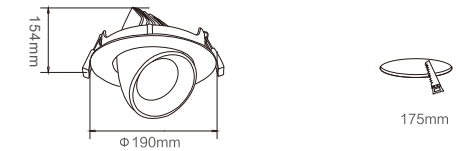

Product Size