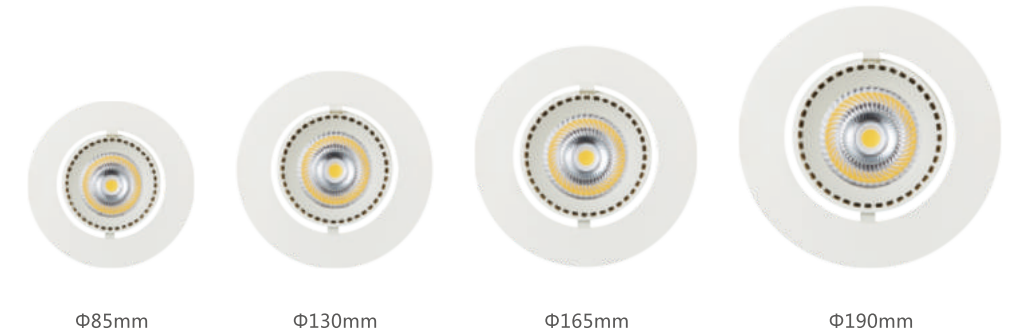

象鼻筒灯系列 GIMBAL DOWNLIGHT SERIES

象鼻筒灯，为实现整体墙面达到光照均匀舒适的理想效果，采用进口ADC12铝合金，专业开发创新结构设计--3D散热设计，通风对流散热，导热系数高达96.5W/MK以上；进口注塑仪器，专业的二次光学设计反光杯，保证了光视角控制，光斑均匀，抛物线曲面设计，投射效果更好，能更有效的降低光损15%；新一代COB光源，全自动封装工艺技术，光色稳定；采用恒流无频闪驱动电源，质量更稳定，使用寿命长达50000h光线无频闪，保护眼睛视力。

Trunk canister light, to achieve the ideal of the whole metope to achieve uniform illumination comfortable effect, USES the import ADC12 aluminum alloy, professional development innovative structural design, 3 d thermal design, ventilation convection, heat conduction coefficient of 96.5 W/MK above; Imported injection molding instrument, professional secondary optical design reflective cup, guaranteed optical Angle control, smooth spot uniformity, parabolic curved surface design, the projection effect is better, can reduce the light loss 15% more effectively; New generation COB light source, automatic packaging process technology, light color stability; The constant current stroboscopic power supply is adopted, the quality is more stable, and the service life is 50000h.

产品尺寸

产品简介

材质说明：产品散热部分使用ADC12铝合金压铸铝制造

处理工艺：整体采用喷漆和阳极氧化处理，产品表面不易氧化。

散热技术：散热采用锻压成型技术，热阻小，传导好，导热系数高达236W/mk；散热面积大，科学的空气对流设计，散热效果佳。

光学技术：专业的光学设计，配光准确，反射器采用1090/1098高反射铝材经真空电镀处理，光利用率高。

Material Description: All of our product use pure Aluminum 6063 to produce, and the rate of aluminum metal purity is up to 95%.

Proceession technology: The product will treat with the processing of circle drawbench and anodizing, painting and it is not easy to rust.