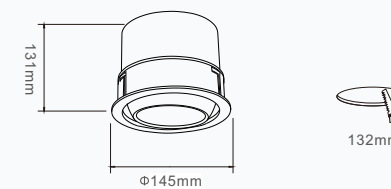

Product Size