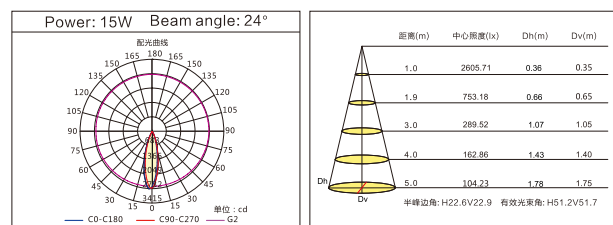

7Wx3

15Wx3

25Wx3

Light distribution curve

Product features:

- 1、The radiators are made of pure aluminum cold forging, effective heat dissipation and life span.
- 2、The product specification is complete, the double loop adjustment, the direction of irradiation can be made to make the adjustment;
- 3、Tie-in black terraced anti-dazzle ring, improve the anti-glare value of products, effectively reduce the fatigue of the eyes.
- 4、Integrated COB light source, the color index Ra is greater than 90, the color saturation is saturated, which effectively inhibits the blue ray damage.
- 5、The constant current has no stroboscopic power supply, the light is not flashing, effectively protects the eye vision;