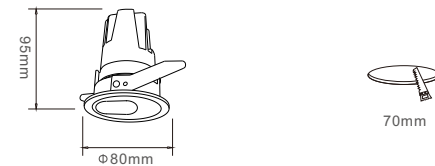

Product Size