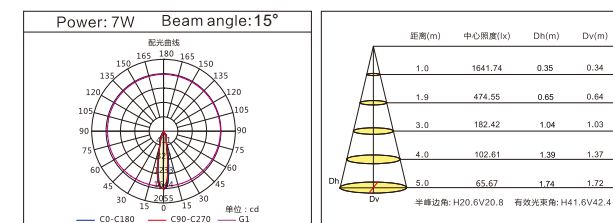

Product Size