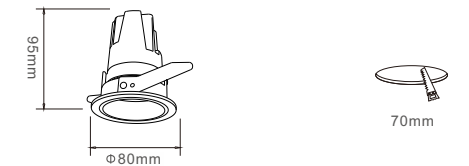

Product Size