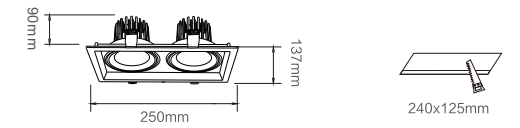

产品特性：

- 1、散热器采用纯铝冷锻压铸而成，有效散热，增长使用寿命；
- 2、产品规格齐全，双环调节，照射方向可做万向调整；
- 3、搭配黑色台阶式防眩圈，提高产品防眩值，有效降低眼睛疲劳度；
- 4、集成COB光源，显色指数Ra≥90，光色饱和，有效抑制蓝光伤害；
- 5、恒流无频闪驱动电源，光线无频闪，有效保护眼睛视力；

适用场所：

商场、酒店、展览厅、高档服装店、珠宝首饰连锁店、精品店等照明应用。

MODEL: LC-GT0101-7/15/25 (祥云系列) Product Size

光源类型/ Light Source: COB
功率/Power: 15Wx1
输入电压/Input Voltage: 180~240V
色温/CCT: 3000K/4000K/6000K
显色指数/CR: Ra≥90
光束角/Beam Angle: 24°
材质/Material: 纯铝/Pure Aluminum
颜色选择/Color: 哑白/White
包装数量/Qty/Ctn: 24 pcs

7Wx1

15Wx1

25Wx1

Light distribution curve

Product features:

- 1、The radiators are made of pure aluminum cold forging, effective heat dissipation and life span.
- 2、The product specification is complete, the double loop adjustment, the direction of irradiation can be made to make the adjustment;
- 3、Tie-in black terraced anti-dazzle ring, improve the anti-glare value of products, effectively reduce the fatigue of the eyes.
- 4、Integrated COB light source, the color index Ra is greater than 90, the color saturation is saturated, which effectively inhibits the blue ray damage.
- 5、The constant current has no stroboscopic power supply, the light is not flashing, effectively protects the eye vision;

Application places:

Department stores, hotels, exhibition halls, high-end clothing stores, jewelry chains, boutiques and other lighting applications.

MODEL: LC-GT0102-14/30/50 (祥云系列) Product Size

光源类型/ Light Source: COB
功率/Power: 15Wx2
输入电压/Input Voltage: 180~240V
色温/CCT: 3000K/4000K/6000K
显色指数/CR: Ra≥90
光束角/Beam Angle: 24°
材质/Material: 纯铝/Pure Aluminum
颜色选择/Color: 哑白/White
包装数量/Qty/Ctn: 24 pcs

7Wx2

15Wx2

25Wx2

Product Size