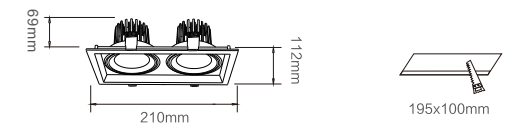

MODEL: LC-GT0102-14/30/50 (祥云系列) Product Size

光源类型/ Light Source: COB
功率/Power: 15Wx2
输入电压/Input Voltage: 180~240V
色温/CCT: 3000K/4000K/6000K
显色指数/CR: Ra≥90
光束角/Beam Angle: 24°
材质/Material: 纯铝/Pure Aluminum
颜色选择/Color: 哑白/White
包装数量/Qty/Ctn: 24 pcs

7Wx2