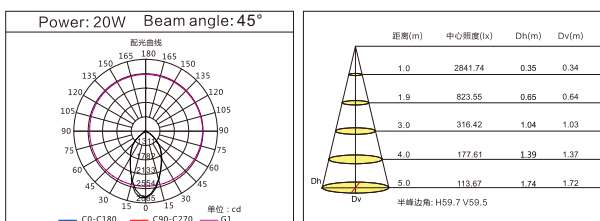

Product Size