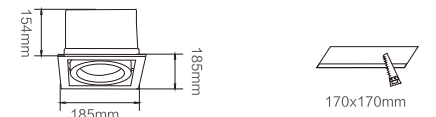

产品特性：

- 1、散热器采用纯铝冷锻压铸而成，有效散热，增长使用寿命；
- 2、产品规格齐全，双环调节，照射方向可做方向调整；
- 3、搭配黑色台阶式防眩圈，提高产品防眩值，有效降低眼睛疲劳度；
- 4、集成COB光源，显色指数Ra≥90，光色饱和，有效抑制蓝光伤害；
- 5、恒流无频闪驱动电源，光线无频闪，有效保护眼睛视力；

适用场所：

商场、酒店、展览厅、高档服装店、珠宝首饰连锁店、精品店等照明应用。

MODEL: LC-GT0103-21/45/75 (祥云系列) Product Size

光源类型/ Light Source: COB
功率/Power: 15Wx3
输入电压/Input Voltage: 180~240V
色温/CCT: 3000K/4000K/6000K
显色指数/CRI: Ra≥90
光束角/Beam Angle: 24°
材质/Material: 纯铝/Pure Aluminum
颜色选择/Color: 哑白/White
包装数量/Qty/Ctn: 12 pcs

7Wx3

15Wx3

25Wx3

Light distribution curve

Product features:

- 1、The radiators are made of pure aluminum cold forging, effective heat dissipation and life span.
- 2、The product specification is complete, the double loop adjustment, the direction of irradiation can be made to make the adjustment;
- 3、Tie-in black terraced anti-dazzle ring, improve the anti-glare value of products, effectively reduce the fatigue of the eyes.
- 4、Integrated COB light source, the color index Ra is greater than 90, the color saturation is saturated, which effectively inhibits the blue ray damage.
- 5、The constant current has no stroboscopic power supply, the light is not flashing, effectively protects the eye vision;

Application places:

Department stores, hotels, exhibition halls, high-end clothing stores, jewelry chains, boutiques and other lighting applications.

MODEL: LC-GT0201-7/15/25 (祥龙系列) Product Size

光源类型/ Light Source: COB
功率/Power: 25Wx1
输入电压/Input Voltage: 180~240V
色温/CCT: 3000K/4000K/6000K
显色指数/CRI: Ra≥90
光束角/Beam Angle: 24°
材质/Material: 纯铝/Pure Aluminum
颜色选择/Color: 哑白/White
包装数量/Qty/Ctn: 12 pcs

7Wx1

15Wx1

25Wx1

Product Size