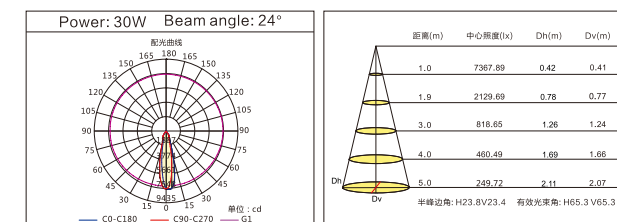

Application places:

Department stores, hotels, exhibition halls, high-end clothing stores, jewelry chains, boutiques and other lighting applications.

MODEL: LC-XB0101-30 (象鼻灯系列)

功率/Power: COB 30W  
 输入电压/Input Voltage: 180~240V  
 色温/CCT: 3000K/4000K/6000K  
 显色指数/CRI: Ra≥90  
 光束角/Beam Angle: 24° / 38° / 60°  
 材质/Material: 纯铝/Pure Aluminum  
 颜色选择/Color: 哑白/White  
 包装数量/Qty/Ctn: 12 pcs

Product Size

MODEL: LC-XB0101-40 (象鼻灯系列)

功率/Power: COB 40W  
 输入电压/Input Voltage: 180~240V  
 色温/CCT: 3000K/4000K/6000K  
 显色指数/CRI: Ra≥90  
 光束角/Beam Angle: 24° / 38° / 60°  
 材质/Material: 纯铝/Pure Aluminum  
 颜色选择/Color: 哑白/White  
 包装数量/Qty/Ctn: 8 pcs