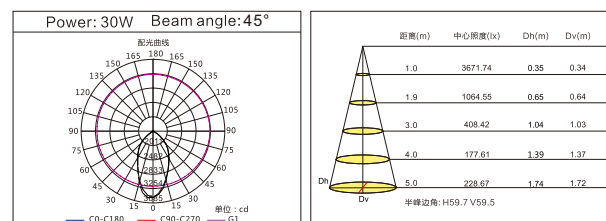

Product Size