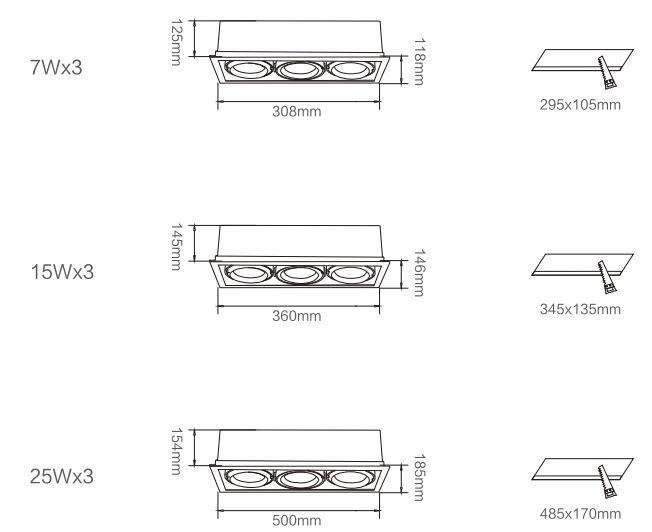

MODEL: LC-GT0203-21/45/75 (祥龙系列) Product Size

光源类型/ Light Source: COB
功率/Power: 25Wx3
输入电压/Input Voltage: 180~240V
色温/CCT: 3000K/4000K/6000K
显色指数/CRI: Ra≥90
光束角/Beam Angle: 24°
材质/Material: 纯铝/Pure Aluminum
颜色选择/Color: 哑白/White
包装数量/Qty/Ctn: 6 pcs