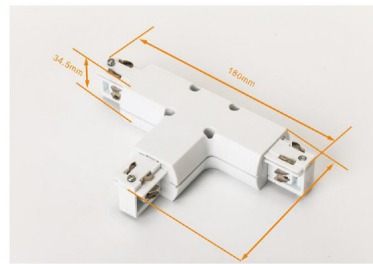

Three Circuits Track Standard Connectors

4线圆型导轨接驳器

Power Connector&End Cup-电源接驳器+尾塞

Mini Straight Connector 迷你直连接驳器

Straight Connector 直连接驳器

“L” Connector-L 90°接驳器（左）

“L” Connector-R 90° 接驳器（右）

Three Circuits Track Standard Connectors

4线圆型导轨接驳器

“T” Connector-L1 三向接驳器 (左1)

“T” Connector-L2 三向接驳器 (左2)

“T” Connector-R1 三向接驳器 (右1)

“T” Connector-R1 三向接驳器 (右2)

“X” Connector 四向接驳器

Three Circuits Track Standard Connectors

4线圆型导轨接驳器

Flexible Connector 角度接驳器(软接)

Suspension Kit 吊装组件

Installation Instruction

安装示意图

1. variety of connectors makes the installation more flexible and convenient. It can meet various lighting requirements and also optimize the building' s lighting effects.
2. Haotai' s lighting track system is easy to use and more safety. Each series has equipped with I Connector, L Connector, T Connector, X Connector and Flexible Connector in right & left version.