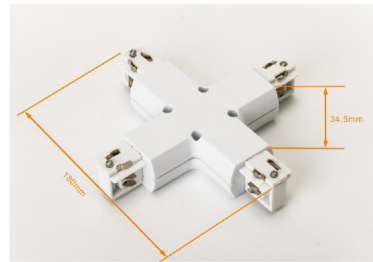

Three Circuits Track Standard Connectors

4线圆型导轨接驳器

Power Connector&End Cup-电源接驳器+尾塞

Mini Straight Connector 迷你直连接驳器

Straight Connector 直连接驳器

“L” Connector-L 90°接驳器（左）

“L” Connector-R 90° 接驳器（右）

Three Circuits Track Standard Connectors

4线圆型导轨接驳器

“T” Connector-L1 三向接驳器 (左1)

“T” Connector-L2 三向接驳器 (左2)

“T” Connector-R1 三向接驳器 (右1)

“T” Connector-R1 三向接驳器 (右2)

“X” Connector 四向接驳器

Three Circuits Track Standard Connectors

4线圆型导轨接驳器

Flexible Connector 角度接驳器(软接)

Suspension Kit 吊装组件

Installation Instruction

安装示意图

1. variety of connectors makes the installation more flexible and convenient. It can meet various lighting requirements and also optimize the building' s lighting effects.
2. Haotai' s lighting track system is easy to use and more safety. Each series has equipped with I Connector, L Connector, T Connector, X Connector and Flexible Connector in right & left version.