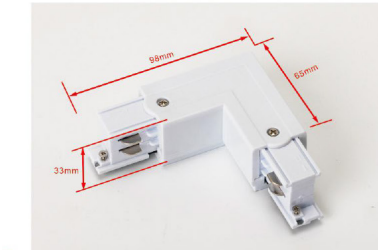

PURE LIGHT/ EYES/ PROTECTION./

Three Circuits Track System(Square Shape)

4线方型导轨系统

Length/长度规格

1000mm 1500mm
2000mm 3000mm

WH BK GY

- Three circuits track is available in 1, 2 and 3 meter lengths.
- Surface Material: High quality aluminum to ensure the strength of the tracks.
- Conductive Material: Pure copper, with good electrical conductivity.
- Inner Strip Material: PVC strip, with excellent electrical insulation properties.
- White, black finishes as standard. Also available in silver finish.
- Kits are available for wire suspension.
- Certificate: CE, TUV, ROHS
- OEM & ODM Accepted.
- 4线导轨条选料严谨，做工精细。优质铝合金型材外壳保证导轨的强度；
- 全新PVC胶条具有优良的绝缘性能，确保安全；
- 紫铜导电芯确保优良的导电性能。可根据设计需要，接驳多盏灯具，达到优良的照明效果。

Three Circuits Track Standard Connectors

4线方型导轨接驳器

Power Connector&End Cup 电源接驳器+尾塞

Straight Connector 直连接驳器

Mini Straight Connector 迷你直连接驳器

Mini Straight Connector 迷你直连接驳器（无根）

“L” Connector-R 90° 接驳器（左）

Three Circuits Track Standard Connectors