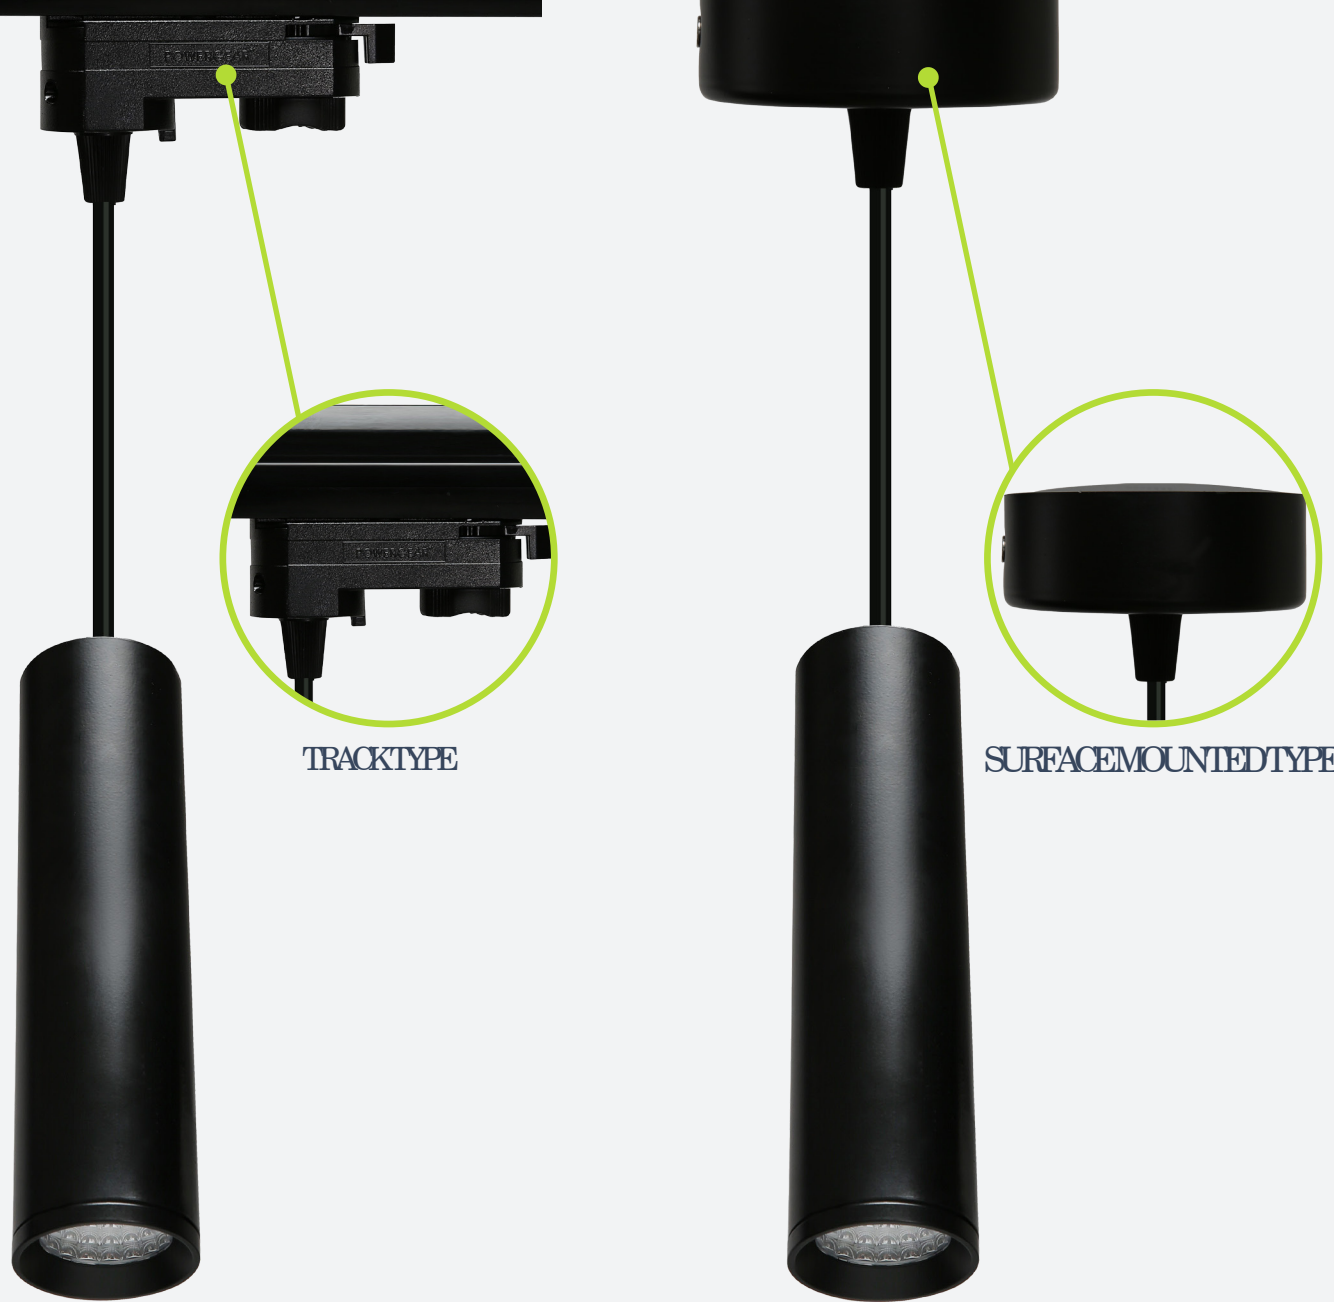

Model:LC-AD201-30W
Input Voltage:200-240V 50-60Hz
LED:CREE COB
Watts:30W
Lumen:2900lm
PF:>0.95
Size:D120*H157mm
CCT:3000K 4000K 5000K
Ra:>80
Beam Angle:12 24 36°

Model:LC-AD201-40W
Input Voltage:200-240V 50-60Hz
LED:CREE COB
Watts:40W
Lumen:3400lm
PF:>0.95
Size:D120*H157mm
CCT:3000K 4000K 5000K
Ra:>80
Beam Angle:12 24 36°

LC-AM0101

CEILING MOUNTED LIGHT

Model:LC-AM0101-10W
Input Voltage:200-240V 50-60Hz
LED:CREE COB
Watts:10W
Lumen:800lm
PF:>0.95
Size:D65*H200mm
CCT:3000K 4000K 5000K
Ra:>80
Beam Angle:15° 24° 38° 60°

Model:LC-AM0101-20W
Input Voltage:200-240V 50-60Hz
LED:CREE COB
Watts:20W
Lumen:1800lm
PF:>0.95
Size:D80*H200mm
CCT:3000K 4000K 5000K
Ra:>80
Beam Angle:15° 24° 38°

Model:LC-AM0101-30W
Input Voltage:200-240V 50-60Hz
LED:CREE COB
Watts:20W
Lumen:1800lm
PF:>0.95
Size:D93*H200mm
CCT:3000K 4000K 5000K
Ra:>80
Beam Angle:15° 24° 38°

LCB 诺可

PURE LIGHT/ EYES/ PROTECTION./

TRACKTYPE

SURFACEMOUNTEDTYPE

PD01

LED PENDANT LIGHT

Model:LC-PD01-15W
 Input Voltage:220-240V
 LED:CREE COB
 Watts:15W
 Lumen:1200lm
 PF:0.95
 Size:D65*H250mm
 CCT:3000K 4000K 5000K
 Ra:>80
 Beam Angle:15 24 38 55°