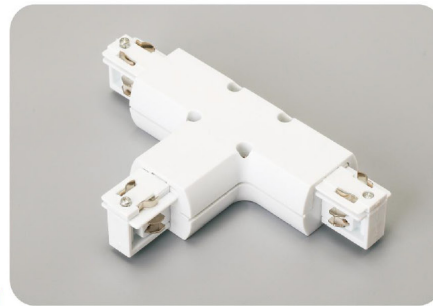

Three Circuits Track Standard Connectors

4线圆型导轨接驳器

Power Connector&End Cup-电源接驳器+尾塞

Mini Straight Connector 迷你直连接驳器

Straight Connector 直连接驳器

“L” Connector-L 90°接驳器（左）

“L” Connector-R 90° 接驳器（右）

Three Circuits Track Standard Connectors

4线圆型导轨接驳器

“T” Connector-L1 三向接驳器 (左1)

“T” Connector-L2 三向接驳器 (左2)

“T” Connector-R1 三向接驳器 (右1)

“T” Connector-R1 三向接驳器 (右2)

“X” Connector 四向接驳器

Three Circuits Track Standard Connectors

4线圆型导轨接驳器

Flexible Connector 角度接驳器(软接)

Suspension Kit 吊装组件

Installation Instruction

安装示意图

1. variety of connectors makes the installation more flexible and convenient. It can meet various lighting requirements and also optimize the building' s lighting effects.
2. Haotai' s lighting track system is easy to use and more safety. Each series has equipped with I Connector, L Connector, T Connector, X Connector and Flexible Connector in right & left version.