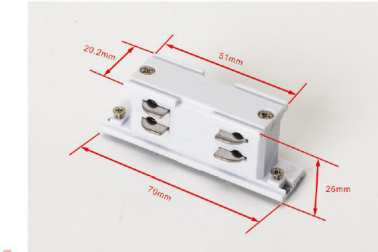

PURE LIGHT/ EYES/ PROTECTION./

Three Circuits Track System(Square Shape)

4线方型导轨系统

Length/长度规格

1000mm 1500mm
2000mm 3000mm

WH BK GY

- Three circuits track is available in 1, 2 and 3 meter lengths.
- Surface Material: High quality aluminum to ensure the strength of the tracks.
- Conductive Material: Pure copper, with good electrical conductivity.
- Inner Strip Material: PVC strip, with excellent electrical insulation properties.
- White, black finishes as standard. Also available in silver finish.
- Kits are available for wire suspension.
- Certificate: CE, TUV, ROHS
- OEM & ODM Accepted.
- 4线导轨条选料严谨，做工精细。优质铝合金型材外壳保证导轨的强度；
- 全新PVC胶条具有优良的绝缘性能，确保安全；
- 紫铜导电芯确保优良的导电性能。可根据设计需要，接驳多盏灯具，达到优良的照明效果。

Three Circuits Track Standard Connectors

4线方型导轨接驳器

Power Connector&End Cup 电源接驳器+尾塞

Straight Connector 直连接驳器

Mini Straight Connector 迷你直连接驳器

Mini Straight Connector 迷你直连接驳器（无根）

“L” Connector-R 90° 接驳器（左）

Three Circuits Track Standard Connectors