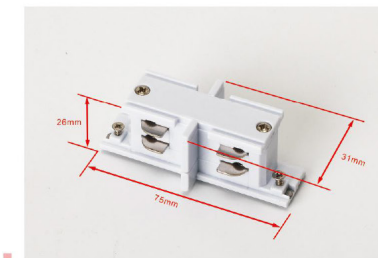

PURE LIGHT/ EYES/ PROTECTION./

Three Circuits Track System(Square Shape)

4线方型导轨系统

Length/长度规格

1000mm 1500mm
2000mm 3000mm

WH BK GY

- Three circuits track is available in 1, 2 and 3 meter lengths.
- Surface Material: High quality aluminum to ensure the strength of the tracks.
- Conductive Material: Pure copper, with good electrical conductivity.
- Inner Strip Material: PVC strip, with excellent electrical insulation properties.
- White, black finishes as standard. Also available in silver finish.
- Kits are available for wire suspension.
- Certificate: CE, TUV, ROHS
- OEM & ODM Accepted.
- 4线导轨条选料严谨，做工精细。优质铝合金型材外壳保证导轨的强度；
- 全新PVC胶条具有优良的绝缘性能，确保安全；
- 紫铜导电芯确保优良的导电性能。可根据设计需要，接驳多盏灯具，达到优良的照明效果。

Three Circuits Track Standard Connectors

4线方型导轨接驳器

Power Connector&End Cup 电源接驳器+尾塞

Straight Connector 直连接驳器

Mini Straight Connector 迷你直连接驳器

Mini Straight Connector 迷你直连接驳器（无根）

“L” Connector-R 90° 接驳器（左）

Three Circuits Track Standard Connectors

“X” Connector 四向接驳器

Flexible Connector 角度接驳器 (软接)

Flexible Connector 角度接驳器 (硬接)

Suspension Kit 吊装组件

Three Circuits Track System(Round Shape)

4线圆型导轨系统

Length/长度规格

1000mm 1500mm
2000mm 3000mm