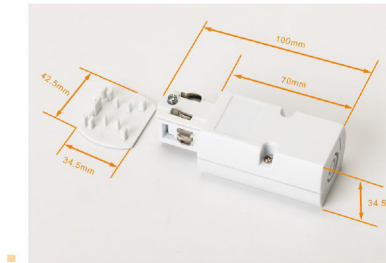

“X” Connector 四向接驳器

Flexible Connector 角度接驳器 (软接)

Flexible Connector 角度接驳器 (硬接)

Suspension Kit 吊装组件

Three Circuits Track System(Round Shape)

4线圆型导轨系统

Length/长度规格

1000mm 1500mm
2000mm 3000mm

WH BK GY

- Three circuits track is available in 1, 2 and 3 meter lengths.
- Surface Material: High quality aluminum to ensure the strength of the tracks.
- Conductive Material: Pure copper, with good electrical conductivity.
- Inner Strip Material: PVC strip, with excellent electrical insulation properties.
- White, black finishes as standard. Also available in silver finish.
- Kits are available for wire suspension.
- Certificate: CE, TUV, ROHS
- OEM & ODM Accepted.
- 4线导轨条选料严谨，做工精细。优质铝合金型材外壳保证导轨的强度；
- 全新PVC胶条具有优良的绝缘性能，确保安全；
- 紫铜导电芯确保优良的导电性能。可根据设计需要，接驳多盏灯具，达到优良的照明效果。

Three Circuits Track Standard Connectors

4线圆型导轨接驳器

Power Connector&End Cup-电源接驳器+尾塞

Mini Straight Connector 迷你直连接驳器

Straight Connector 直连接驳器

“L” Connector-L 90°接驳器（左）

“L” Connector-R 90° 接驳器（右）

Three Circuits Track Standard Connectors