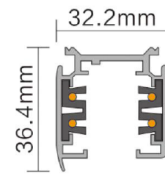

Model:LC-PD01-25W
 Input Voltage:220-240V
 LED:CREE COB
 Watts:25W
 Lumen:2100lm
 PF:0.95
 Size:D80*H250mm
 CCT:3000K 4000K 5000K
 Ra:>80
 Beam Angle:15 24 38°

Model:LC-PD01-35W
 Input Voltage:220-240V
 LED:CREE COB
 Watts:35W
 Lumen:3000lm
 PF:0.95
 Size:D80*H250mm
 CCT:3000K 4000K 5000K
 Ra:>80
 Beam Angle:15 24 38°

PURE LIGHT/ EYES/ PROTECTION./

Three Circuits Track System(Square Shape)

4线方型导轨系统

Length/长度规格

1000mm 1500mm
2000mm 3000mm

WH BK GY

- Three circuits track is available in 1, 2 and 3 meter lengths.
- Surface Material: High quality aluminum to ensure the strength of the tracks.
- Conductive Material: Pure copper, with good electrical conductivity.
- Inner Strip Material: PVC strip, with excellent electrical insulation properties.
- White, black finishes as standard. Also available in silver finish.
- Kits are available for wire suspension.
- Certificate: CE, TUV, ROHS
- OEM & ODM Accepted.
- 4线导轨条选料严谨，做工精细。优质铝合金型材外壳保证导轨的强度；
- 全新PVC胶条具有优良的绝缘性能，确保安全；
- 紫铜导电芯确保优良的导电性能。可根据设计需要，接驳多盏灯具，达到优良的照明效果。