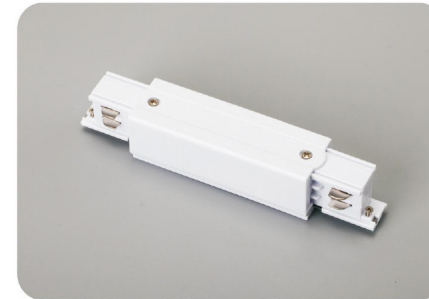

Straight Connector 直连接驳器