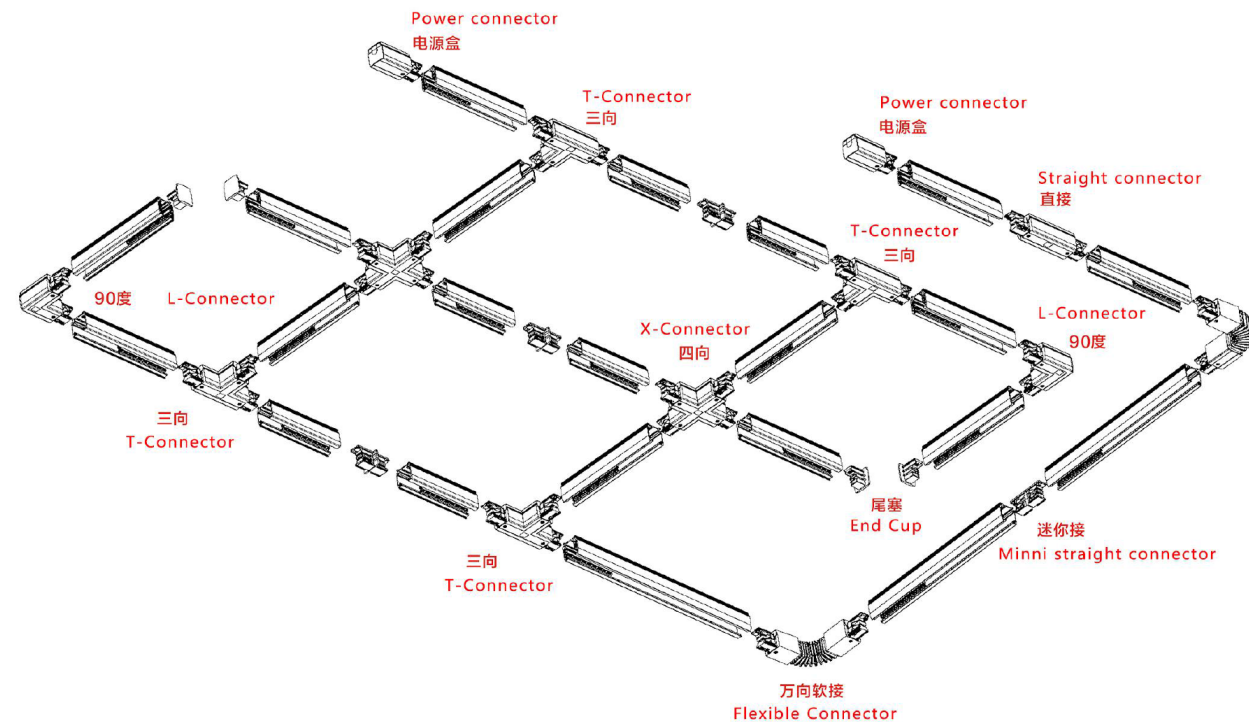

Three Circuits Track Standard Connectors

4线圆型导轨接驳器

Power Connector&End Cup-电源接驳器+尾塞

Mini Straight Connector 迷你直连接驳器

Straight Connector 直连接驳器

“L” Connector-L 90°接驳器（左）

“L” Connector-R 90° 接驳器（右）

Three Circuits Track Standard Connectors

4线圆型导轨接驳器

“T” Connector-L1 三向接驳器 (左1)

“T” Connector-L2 三向接驳器 (左2)

“T” Connector-R1 三向接驳器 (右1)

“T” Connector-R1 三向接驳器 (右2)

“X” Connector 四向接驳器

Three Circuits Track Standard Connectors

4线圆型导轨接驳器

Flexible Connector 角度接驳器(软接)

Suspension Kit 吊装组件

Installation Instruction

安装示意图

1. variety of connectors makes the installation more flexible and convenient. It can meet various lighting requirements and also optimize the building' s lighting effects.
2. Haotai' s lighting track system is easy to use and more safety. Each series has equipped with I Connector, L Connector, T Connector, X Connector and Flexible Connector in right & left version.

1.多种安装接驳，可根据设计方案，实施多种安装方式，满足各类照明需要，实现多方位照明，使整个店铺达到最优的照明效果
2.每个系列的导轨系统，均配有I接，L接，T接，X接，万向接，而且有左右方向之分，使用方便，灵活，美观，安全