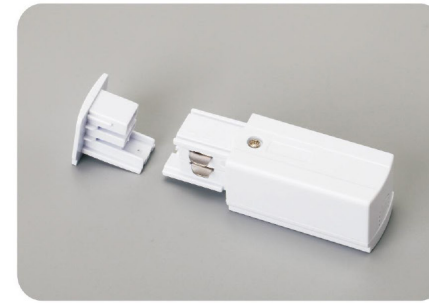

Three Circuits Track System(Square Shape)

4线方型导轨系统

Length/长度规格

1000mm 1500mm
2000mm 3000mm

WH BK GY

- Three circuits track is available in 1, 2 and 3 meter lengths.
- Surface Material: High quality aluminum to ensure the strength of the tracks.
- Conductive Material: Pure copper, with good electrical conductivity.
- Inner Strip Material: PVC strip, with excellent electrical insulation properties.
- White, black finishes as standard. Also available in silver finish.
- Kits are available for wire suspension.
- Certificate: CE, TUV, ROHS
- OEM & ODM Accepted.
- 4线导轨条选料严谨，做工精细。优质铝合金型材外壳保证导轨的强度；
- 全新PVC胶条具有优良的绝缘性能，确保安全；
- 紫铜导电芯确保优良的导电性能。可根据设计需要，接驳多盏灯具，达到优良的照明效果。

Three Circuits Track Standard Connectors

4线方型导轨接驳器