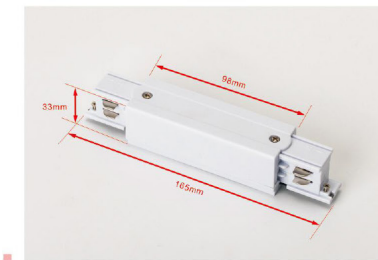

PURE LIGHT/ EYES/ PROTECTION./

Three Circuits Track System(Square Shape)

4线方型导轨系统

Length/长度规格

1000mm 1500mm
2000mm 3000mm

WH BK GY

- Three circuits track is available in 1, 2 and 3 meter lengths.
- Surface Material: High quality aluminum to ensure the strength of the tracks.
- Conductive Material: Pure copper, with good electrical conductivity.
- Inner Strip Material: PVC strip, with excellent electrical insulation properties.
- White, black finishes as standard. Also available in silver finish.
- Kits are available for wire suspension.
- Certificate: CE, TUV, ROHS
- OEM & ODM Accepted.
- 4线导轨条选料严谨，做工精细。优质铝合金型材外壳保证导轨的强度；
- 全新PVC胶条具有优良的绝缘性能，确保安全；
- 紫铜导电芯确保优良的导电性能。可根据设计需要，接驳多盏灯具，达到优良的照明效果。

Three Circuits Track Standard Connectors

4线方型导轨接驳器

Power Connector&End Cup 电源接驳器+尾塞

Straight Connector 直连接驳器

Mini Straight Connector 迷你直连接驳器

Mini Straight Connector 迷你直连接驳器（无根）

“L” Connector-R 90° 接驳器（左）

Three Circuits Track Standard Connectors