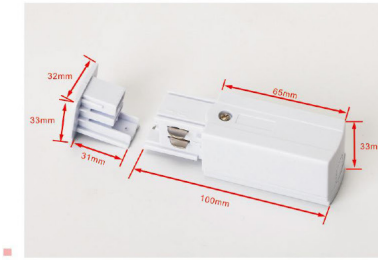

Power Connector&End Cup 电源接驳器+尾塞

Straight Connector 直连接驳器