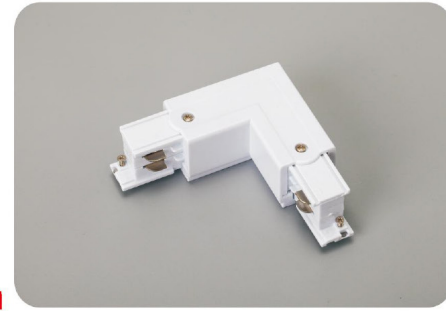

Three Circuits Track Standard Connectors

4线方型导轨接驳器

“L” Connector-L 90°接驳器 (右)