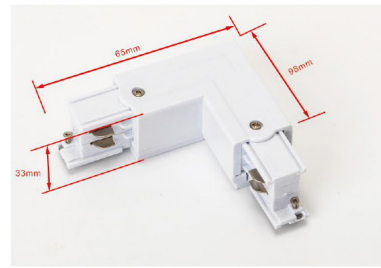

PURE LIGHT/ EYES/ PROTECTION./

Three Circuits Track System(Square Shape)

4线方型导轨系统

Length/长度规格

1000mm 1500mm
2000mm 3000mm

WH BK GY

- Three circuits track is available in 1, 2 and 3 meter lengths.
- Surface Material: High quality aluminum to ensure the strength of the tracks.
- Conductive Material: Pure copper, with good electrical conductivity.
- Inner Strip Material: PVC strip, with excellent electrical insulation properties.
- White, black finishes as standard. Also available in silver finish.
- Kits are available for wire suspension.
- Certificate: CE, TUV, ROHS
- OEM & ODM Accepted.
- 4线导轨条选料严谨，做工精细。优质铝合金型材外壳保证导轨的强度；
- 全新PVC胶条具有优良的绝缘性能，确保安全；
- 紫铜导电芯确保优良的导电性能。可根据设计需要，接驳多盏灯具，达到优良的照明效果。

Three Circuits Track Standard Connectors

4线方型导轨接驳器

Power Connector&End Cup 电源接驳器+尾塞

Straight Connector 直连接驳器

Mini Straight Connector 迷你直连接驳器

Mini Straight Connector 迷你直连接驳器（无根）

“L” Connector-R 90° 接驳器（左）

Three Circuits Track Standard Connectors

4线方型导轨接驳器

“L” Connector-L 90°接驳器 (右)

“T” Connector-L2 三向接驳器 (左1)

“T” Connector-L2 三向接驳器 (左2)

“T” Connector-L2 三向接驳器 (右1)

“T” Connector-L2 三向接驳器 (右2)

Three Circuits Track Standard Connectors

4线方型导轨接驳器